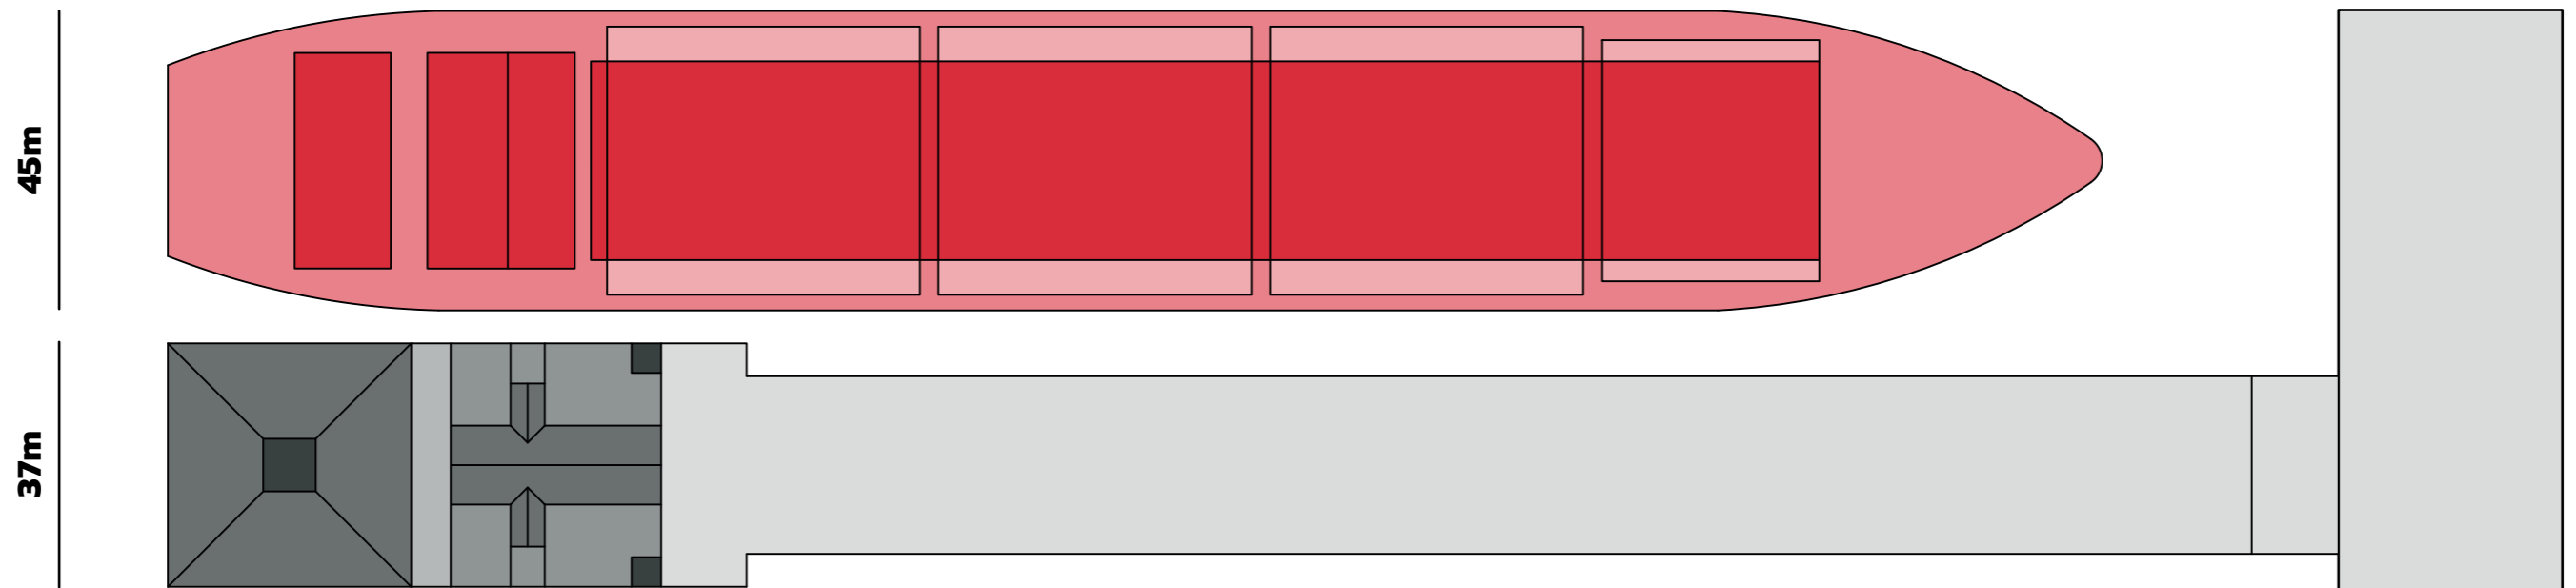

**FRSU HOEGH 'GIANT'**

294m

45m

37m

330m

**CUNNINGHAM PIER**

**LNG TANKER**

10m 100m